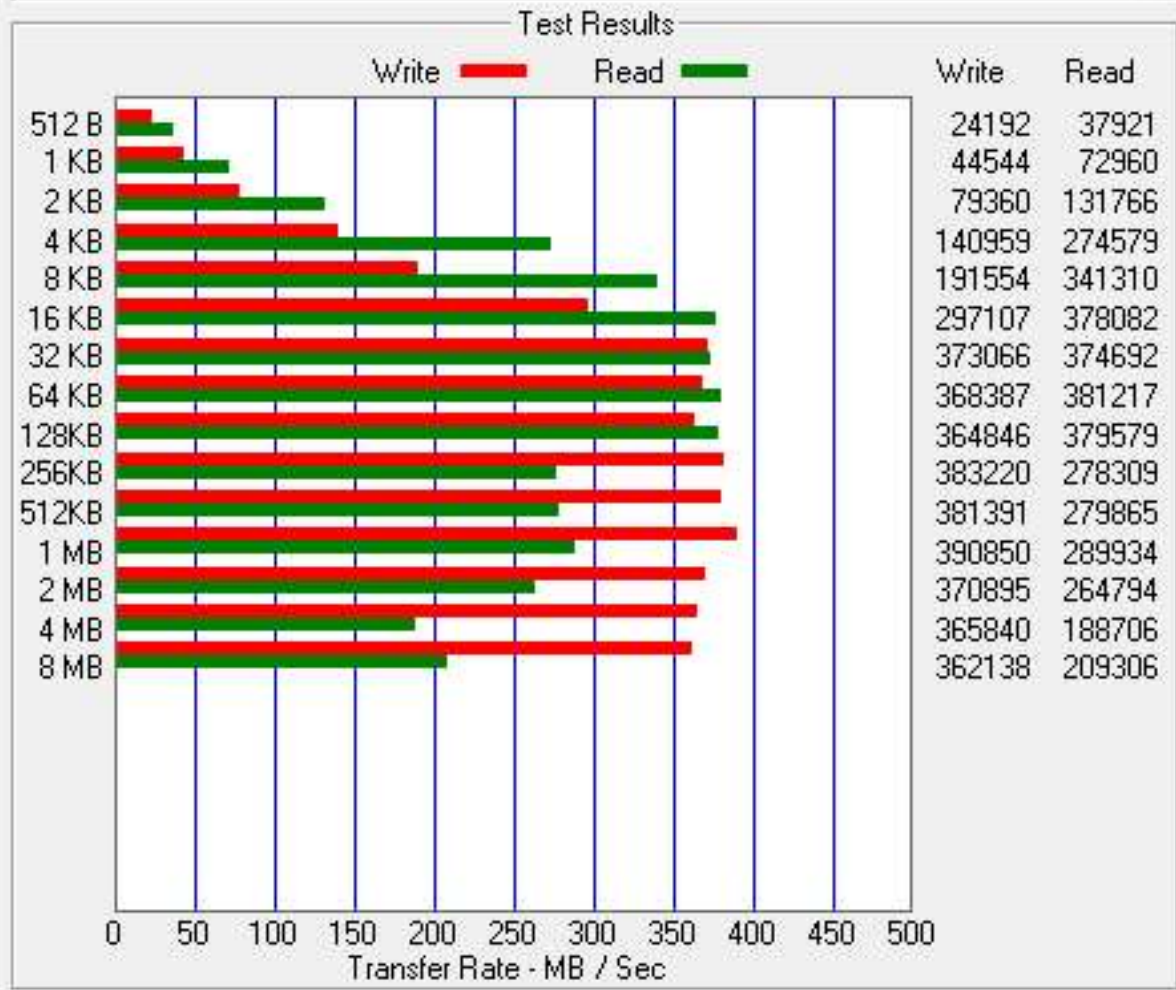

Untitled - ATTO Disk Benchmark

File View Help

Drive: [-c-] ☐ Force Write Access ☒ Direct I/O

Transfer Size: 512 B to 8 MB

Total Length: 1 GB

☐ I/O Comparison
☒ Overlapped I/O
☐ Neither

Queue Depth: 4

Controlled by:

<< Description >>

ATTO ATTO Disk Benchmark v3.05
www.attotech.com