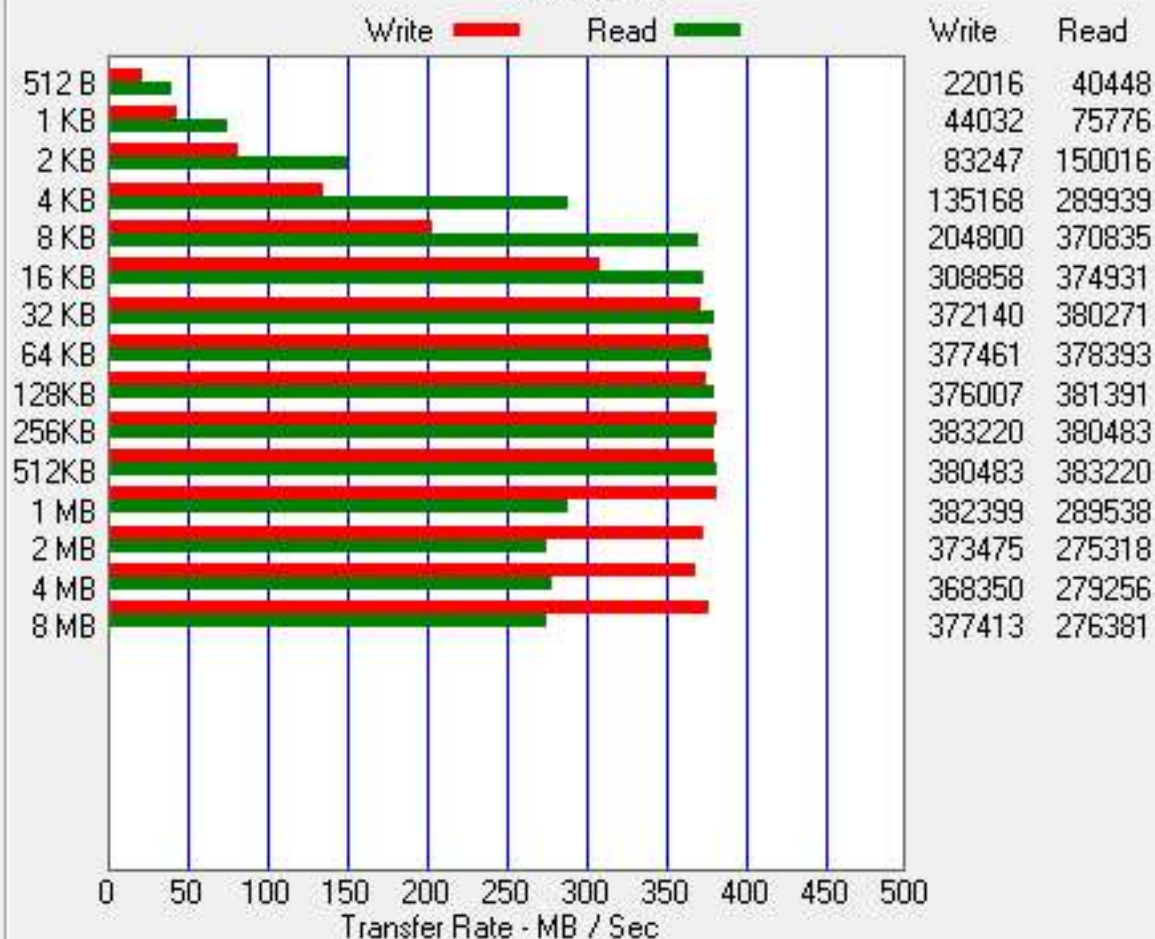

Untitled - ATTO Disk Benchmark

File View Help

Drive: [-c-] Force Write Access

Direct I/O

Transfer Size: 512 B to 8 MB

I/O Comparison

Overlapped I/O

Neither

Total Length: 1 GB

Queue Depth: 4

Print... Ctrl+P

Controlled by:

[Empty dropdown menu]

Start

<< Description >>

Test Results