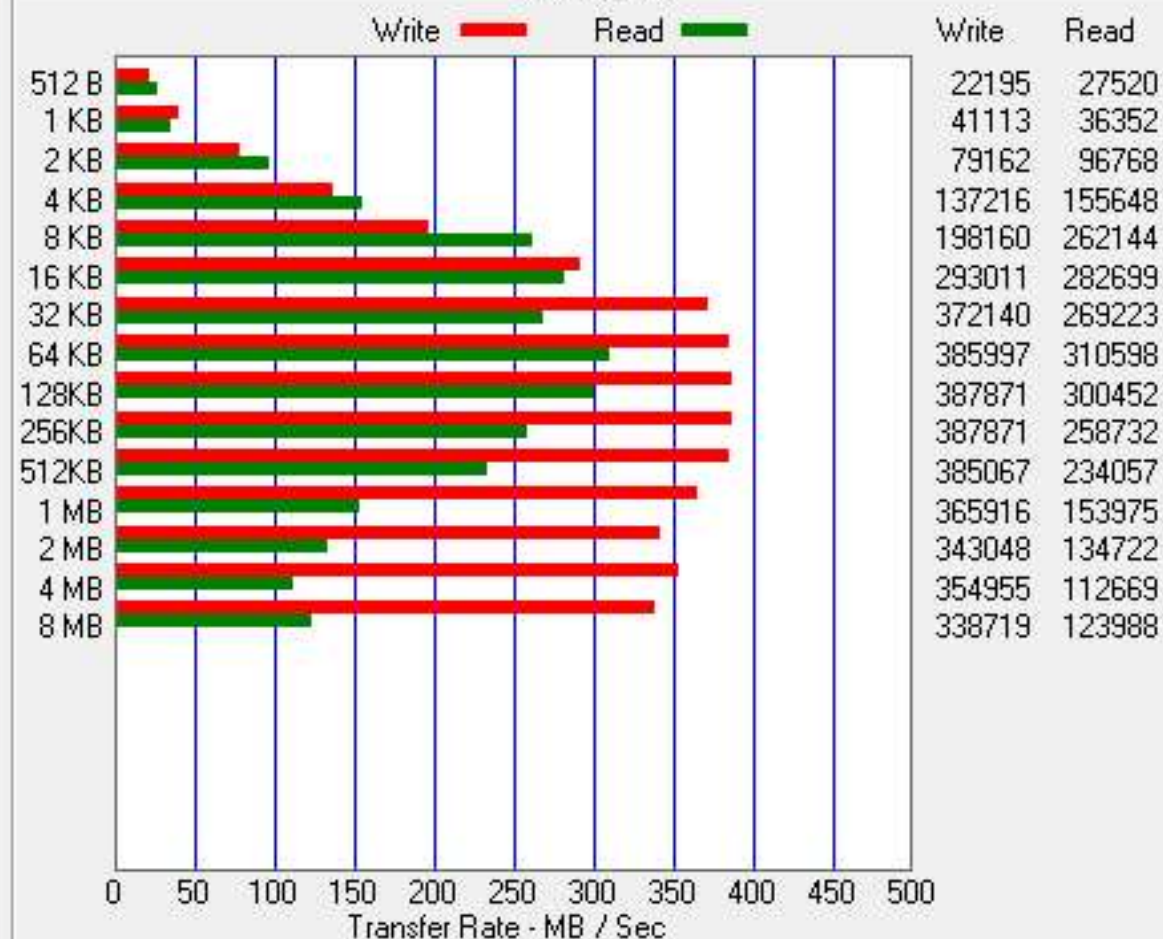

Untitled - ATTO Disk Benchmark

File View Help

Drive: [-c-] Force Write Access

Direct I/O

Transfer Size: 512 B to 8 MB

I/O Comparison

Overlapped I/O

Neither

Total Length: 1 GB

Queue Depth: 4

Controlled by:

Start

<< Description >>

Test Results

ATTO Disk Benchmark v3.05

www.attotech.com